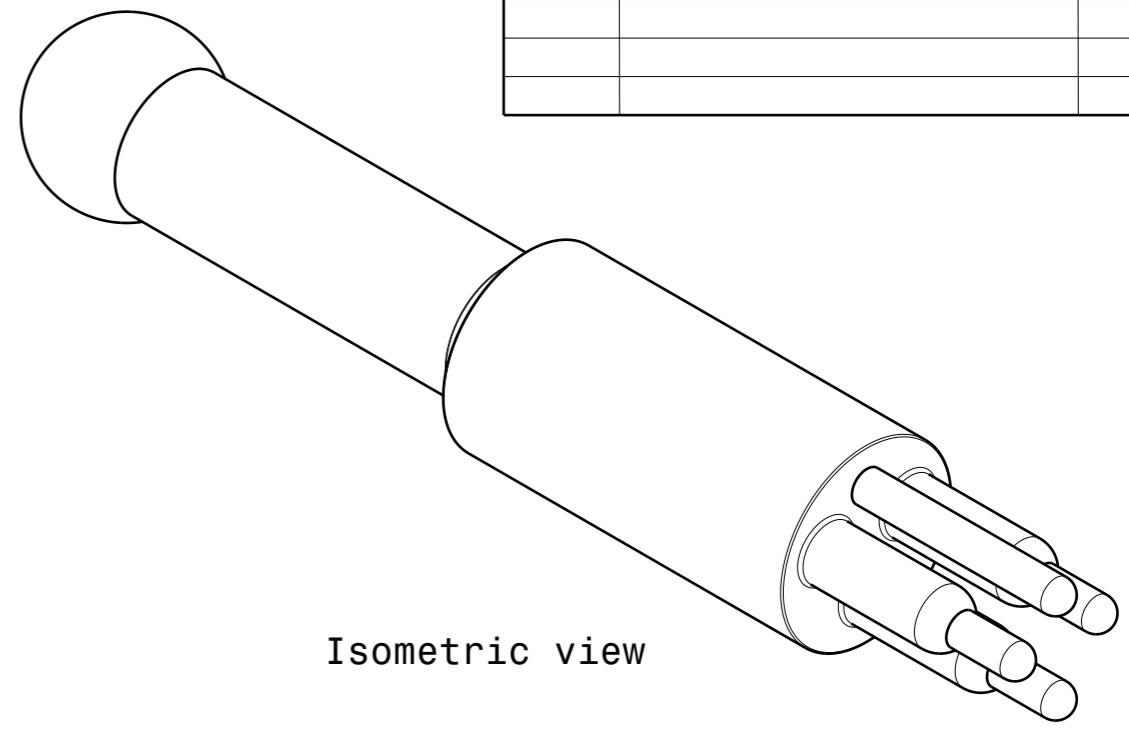

Rev.	Description	Date
-	INITIAL RELEASE	2/17/12

Isometric view

Front view

Right view

Pin Material: CA-360 Brass, Gold Plated
Connector Body: Neoprene
Depth Rating: 10,000 ft. Seawater

Dimensions are for reference only. Normal variation in overmolding, cable manufacture, and other manufacturing processes will occur. Customer is responsible for verifying dimensions in critical applications.

	<small>© WET CONNECT 2012 ALL RIGHTS RESERVED</small> <small>THIS DOCUMENT IS SUPPLIED IN CONFIDENCE. NO REPRODUCTION OF THE DOCUMENT OR ANY PART OF IT OR OF THE ITEMS SHOWN THEREON MAY BE MADE WITHOUT THE COPYRIGHT OWNERS WRITTEN PERMISSION.</small>	
	<small>THIRD ANGLE PROJECTION</small>	www.wet-connect.com
<small>Dimension format: unless otherwise noted</small>	<small>Inches (mm)</small>	<small>Engineer: DH</small>
3-PIN MALE DUMMY PLUG		
<small>Drawing No:</small> 3P-M-D	<small>Rev</small> -	<small>Sheet</small> 1 / 1