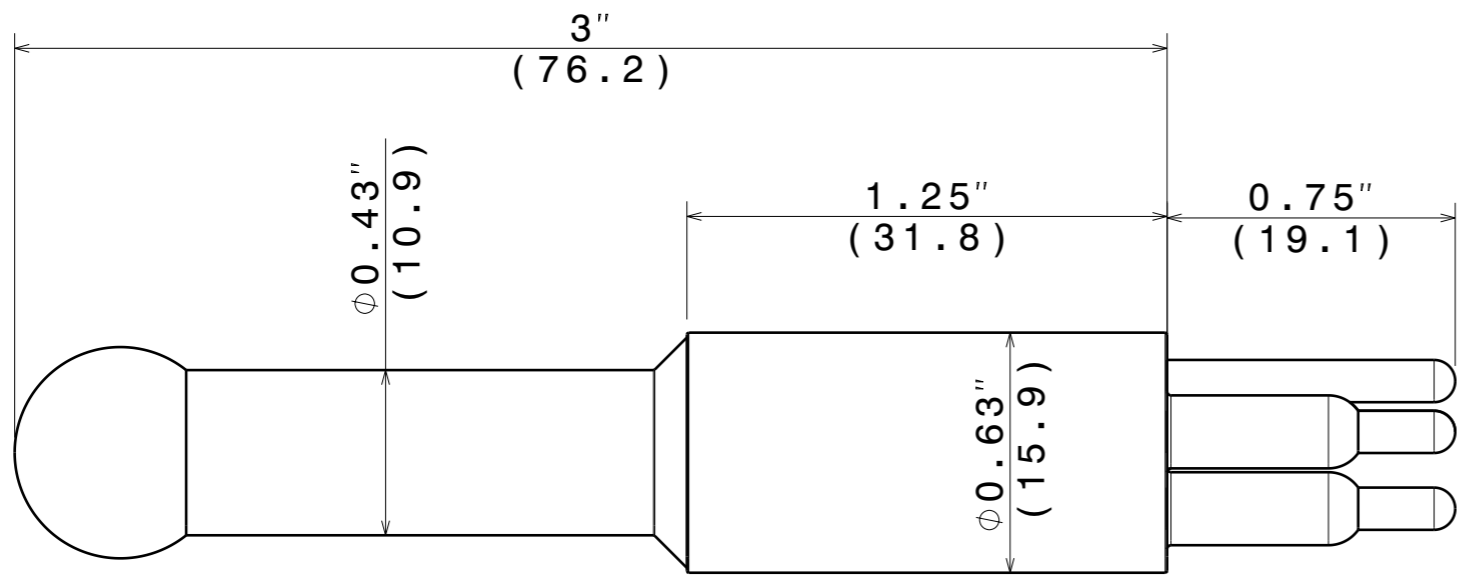

Rev.	Description	Date
-	INITIAL RELEASE	2/17/12

Isometric view

Front view

Right view

Pin Material: CA-360 Brass, Gold Plated
Connector Body: Neoprene
Depth Rating: 10,000 ft. Seawater

Dimensions are for reference only. Normal variation in overmolding, cable manufacture, and other manufacturing processes will occur. Customer is responsible for verifying dimensions in critical applications.

	<small>© WET CONNECT 2012 ALL RIGHTS RESERVED</small> <small>THIS DOCUMENT IS SUPPLIED IN CONFIDENCE. NO REPRODUCTION OF THE DOCUMENT OR ANY PART OF IT OR OF THE ITEMS SHOWN THEREON MAY BE MADE WITHOUT THE COPYRIGHT OWNERS WRITTEN PERMISSION.</small>	
	<small>THIRD ANGLE PROJECTION</small>	www.wet-connect.com
<small>Dimension format: unless otherwise noted</small>	<small>Inches (mm)</small>	<small>Engineer: DH</small>
3-PIN MALE DUMMY PLUG		
<small>Drawing No:</small> 3P-M-D	<small>Rev</small> -	<small>Sheet</small> 1 / 1